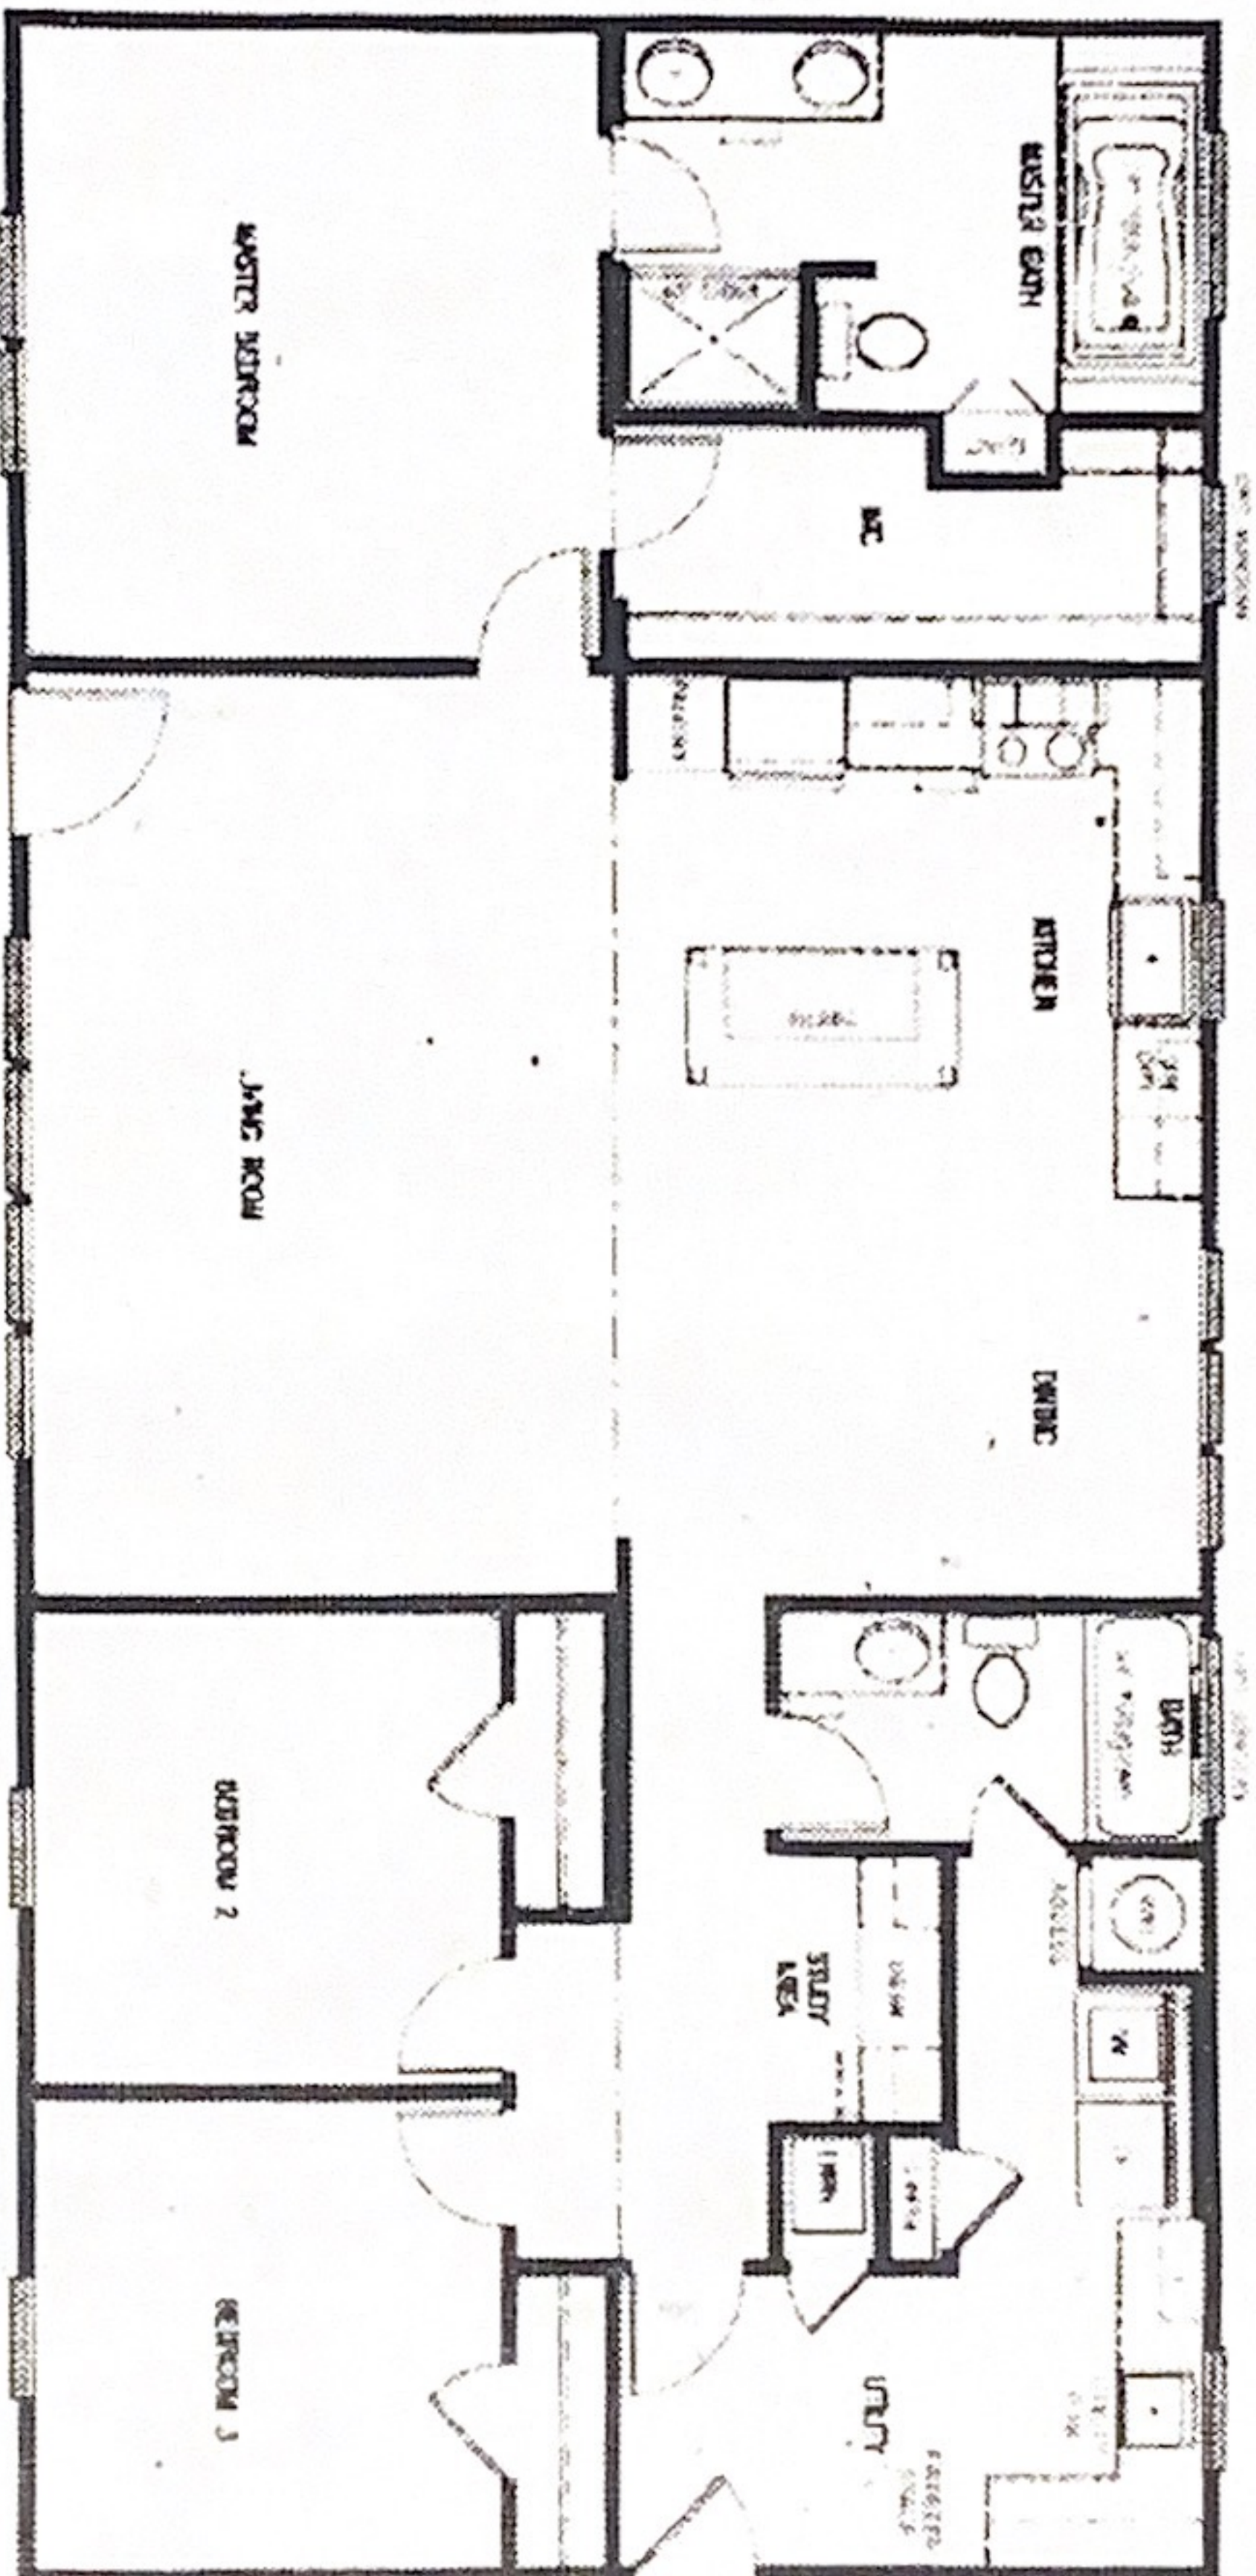

CEDAR CREEK HOMES
4919 HWY 412
WEST SILOAM SPRINGS, OK
918-422-5300

Williams
W

2022 NEW VISION "WHITEHAVEN"
28X56 - 3BED/2BATH
Williams

PRICE INCLUDES: DELIVERY, SET, A/C UNIT, METAL SKIRTING, 1 STEP

PRICES ARE SUBJECT TO CHANGE ON ORDERED HOMES
(PRICE DOES NOT INCLUDE: CONCRETE RUNNERS, PAD OR HOOK-UPS)

***METAL ROOF/SMART PANEL SIDING ***