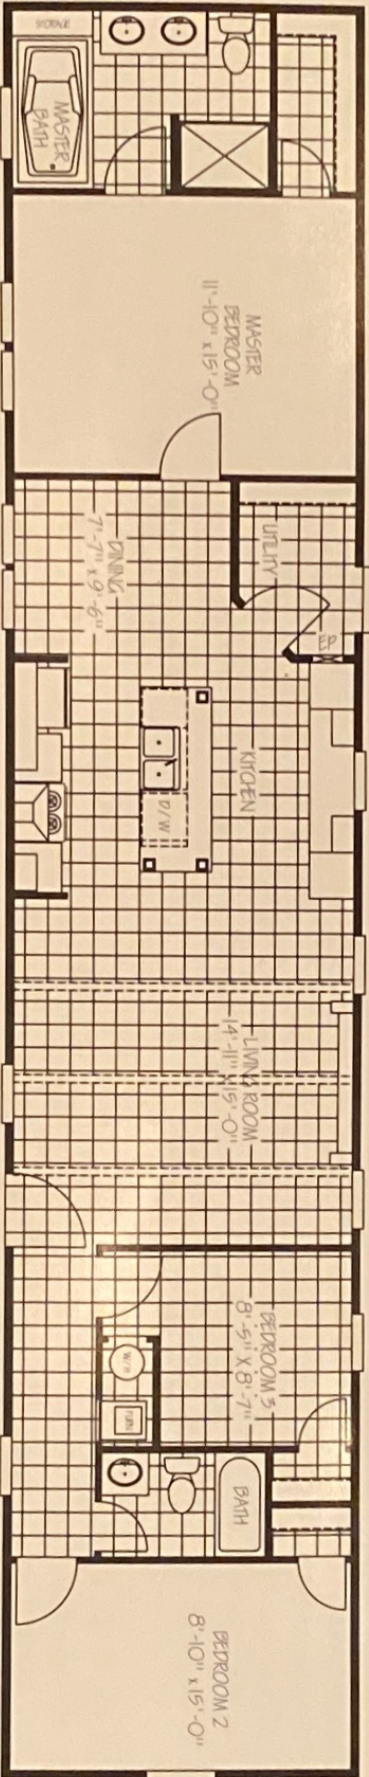

THE JACKSON

★ ★ ★ THE
AMERICAN
S E E R I E S

MODEL:

AMS16763B

| 16 X 76

| 1,191 SQ. FT.

| 3 BED 2 BATH

Gray

Green

**JESSUP
HOUSING**

1001 W. Loop 340 | Waco, Texas 76712 | 254-235-0222 | www.JessupHousing.com