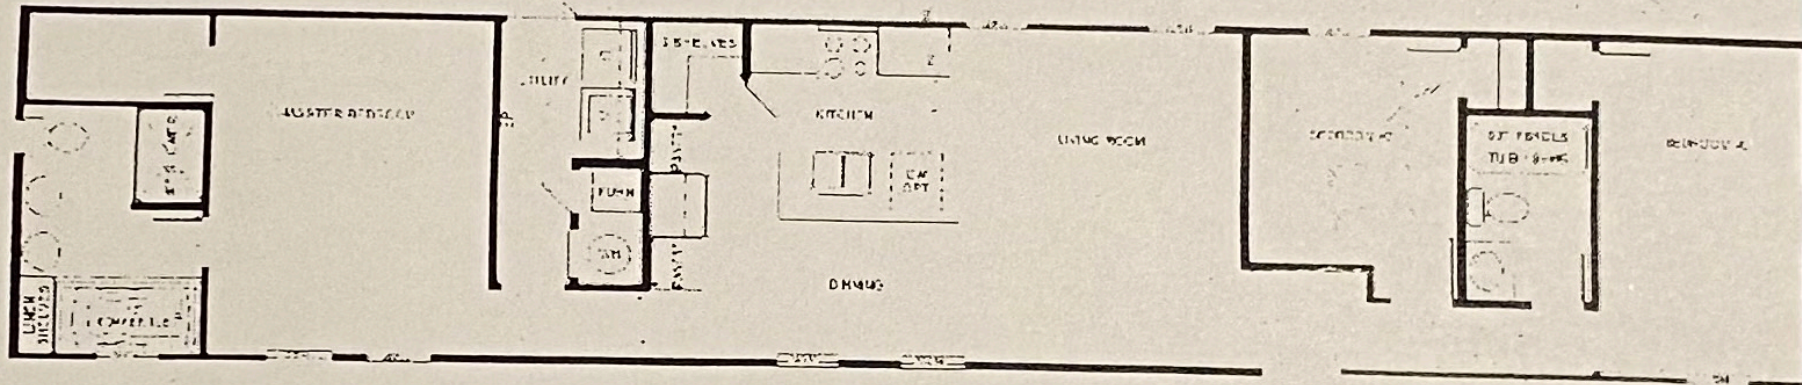

CEDAR CREEK HOMES
4919 HWY 412
WEST SILOAM SPRINGS, OK
918-422-5300

2021 NEW VISION "ANNE MARIE"
16X76 - 3BED/2BATH

White

SMART PANEL SIDING, CORRUGATED METAL ROOF, THERMAL WINDOWS, FIBERGLASS TUBS AND SHOWER,
CHINA SINKS IN BATHROOMS