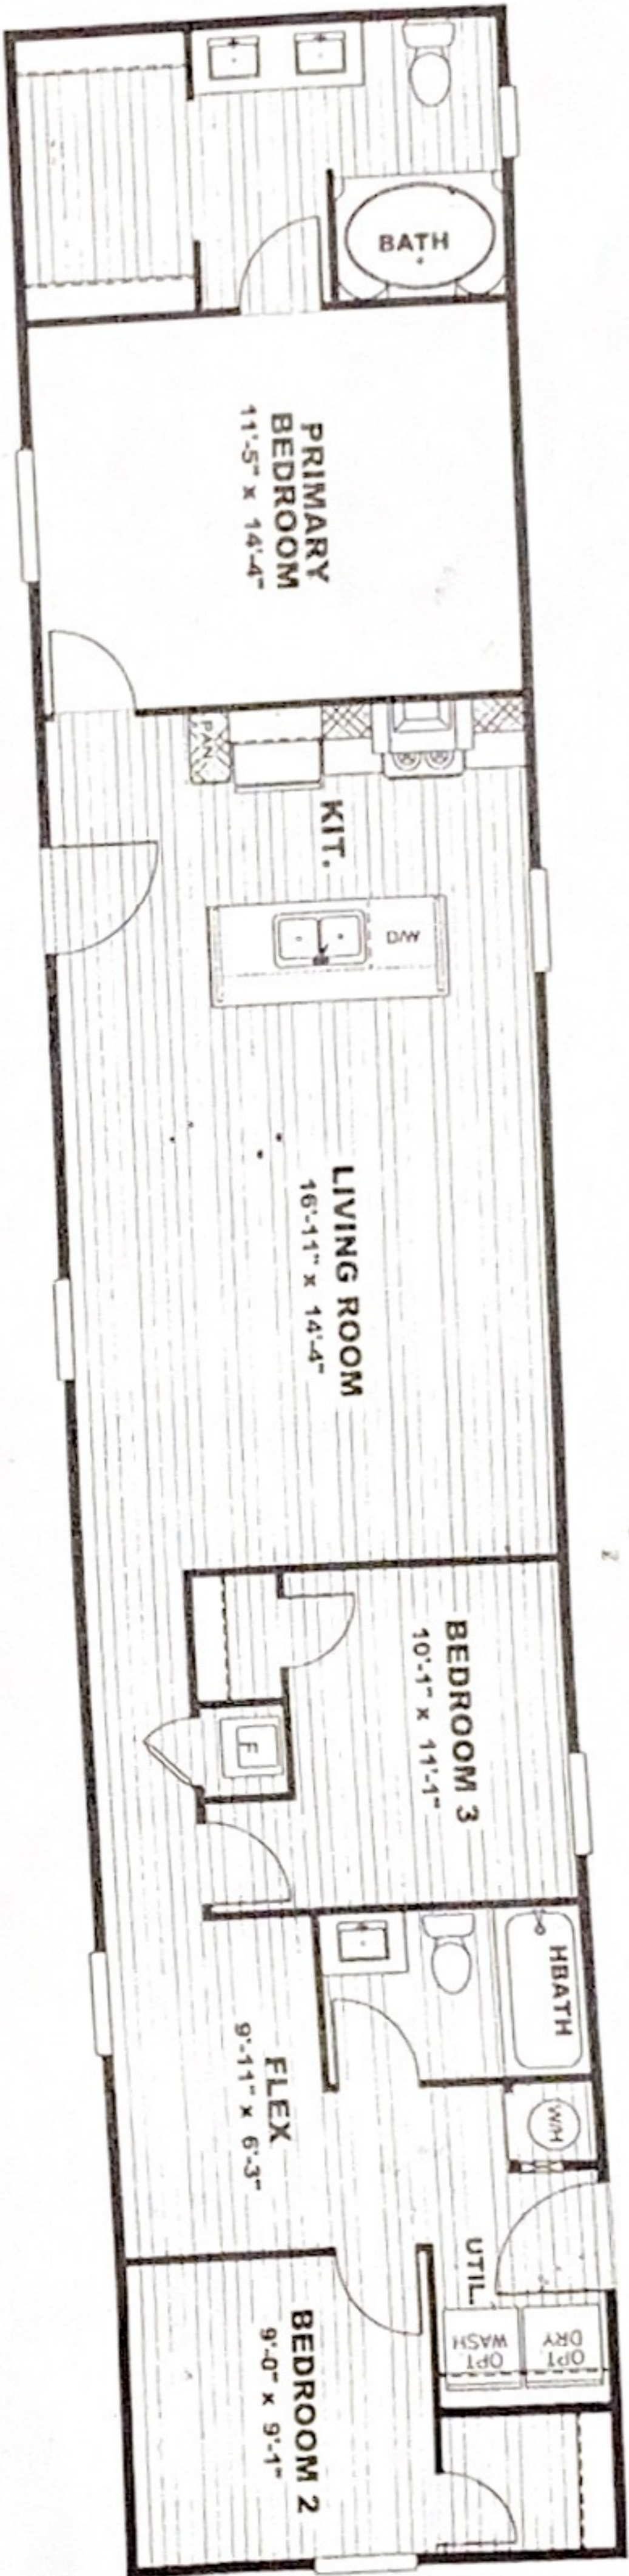

CEDAR CREEK HOMES

4919 HWY 412

WEST SILOAM SPRINGS, OK

918-422-5300

2022 CLAYTON "VISION"
16X76 - 3BED/2BATH

PRICE INCLUDES: DELIVERY, SET, A/C UNIT, METAL SKIRTING, 1 STEP

DELIVERY WITHIN 50 MILES OF SALES CENTER. PRICES ARE SUBJECT TO CHANGE ON ORDERED HOMES
(PRICE DOES NOT INCLUDE: CONCRETE RUNNERS, PAD OR HOOK-UPS)

***SHINGLED ROOF/SMART PANEL SIDING ***

INSULATION: R-22 FLOORS, R-11 WALLS, R-33 CEILING & THERMAL WINDOWS, 38"X 80" BLACK STEEL FRONT DOOR, FRIGIDAIRE BLACK STOVE, FRIDGE AND DISHWASHER,

40 GALLON RHEEM ELECTRIC HOT WATER HEATER, CARRIER FURNACE AND ECOBEE 3 THERMOSTAT, VINYL FLOORING THROUGH-OUT

PRICE IS GOOD FOR LOT MODEL ONLY