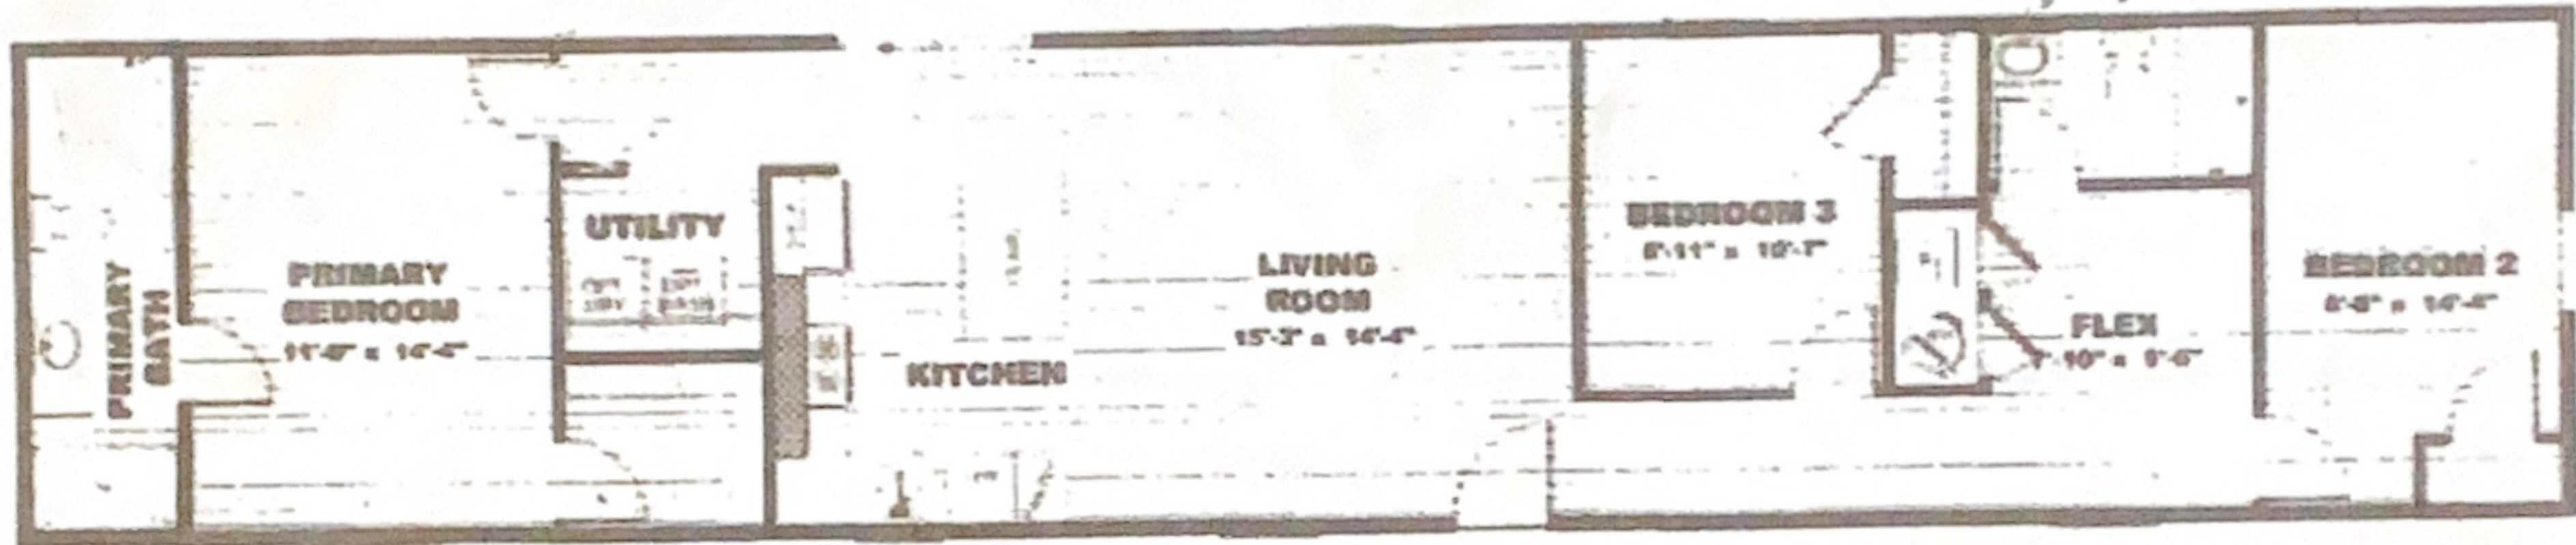

CEDAR CREEK HOMES  
4919 HWY 412  
WEST SILOAM SPRINGS, OK  
918-422-5300

2024 CLAYTON TRU "SPLENDOR"  
16X76 - 3BED/2BATH

owntru.com

**PRICE INCLUDES: DELIVERY, SET, HEAT PUMP, METAL SKIRTING, 1 STEP**

\*\*\*DELIVERY WITHIN 50 MILES OF SALES CENTER (ARKANSAS OR OKLAHOMA). PRICES ARE SUBJECT TO CHANGE ON ORDERED HOMES\*\*\*